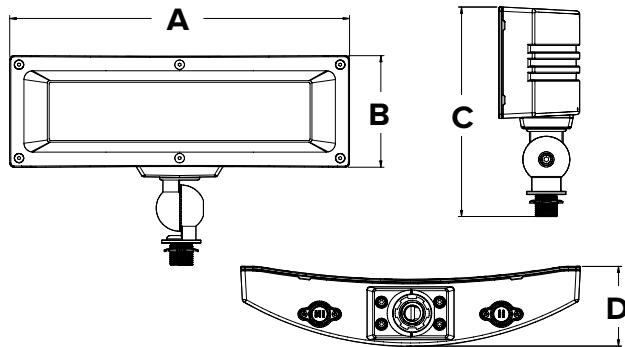

## Performance

**LSP-LSCS 1000 Lumens**  
SET BACK 10'

**LSP-LSCS 2000 Lumens**  
SET BACK 10'

## Dimensions

A	B	C	D	Weight
12.0"	4.0"	7.5"	2.8"	3.3 lbs.
305 mm	102 mm	191 mm	71 mm	1.49 kg