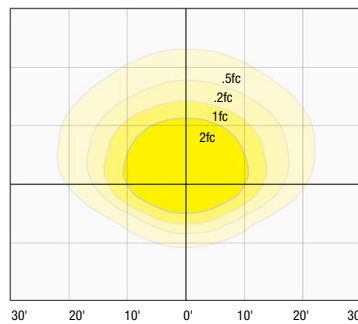

**Performance Data**

Series Number	Equivalency	CCT	CRI	Voltage	Lumens Delivered	Lumens Per Watt	Distribution Type
LSP-LSCS (1000 Lumens)	75W CFL	3000k	70	120V-277V	984	122	7x6
		4000k			1015	128	
		5000k			1025	126	
LSP-LSCS (2000 Lumens)	100W HID	3000k	70	120V-277V	1906	116	7x6
		4000k			2009	125	
		5000k			1991	120	

## Applications

3000K

4000K

5000K

## Performance

**LSP-LSCS 1000 Lumens**  
SET BACK 10'

**LSP-LSCS 2000 Lumens**  
SET BACK 10'

## Dimensions

A	B	C	D	Weight
12.0"	4.0"	7.5"	2.8"	3.3 lbs.
305 mm	102 mm	191 mm	71 mm	1.49 kg