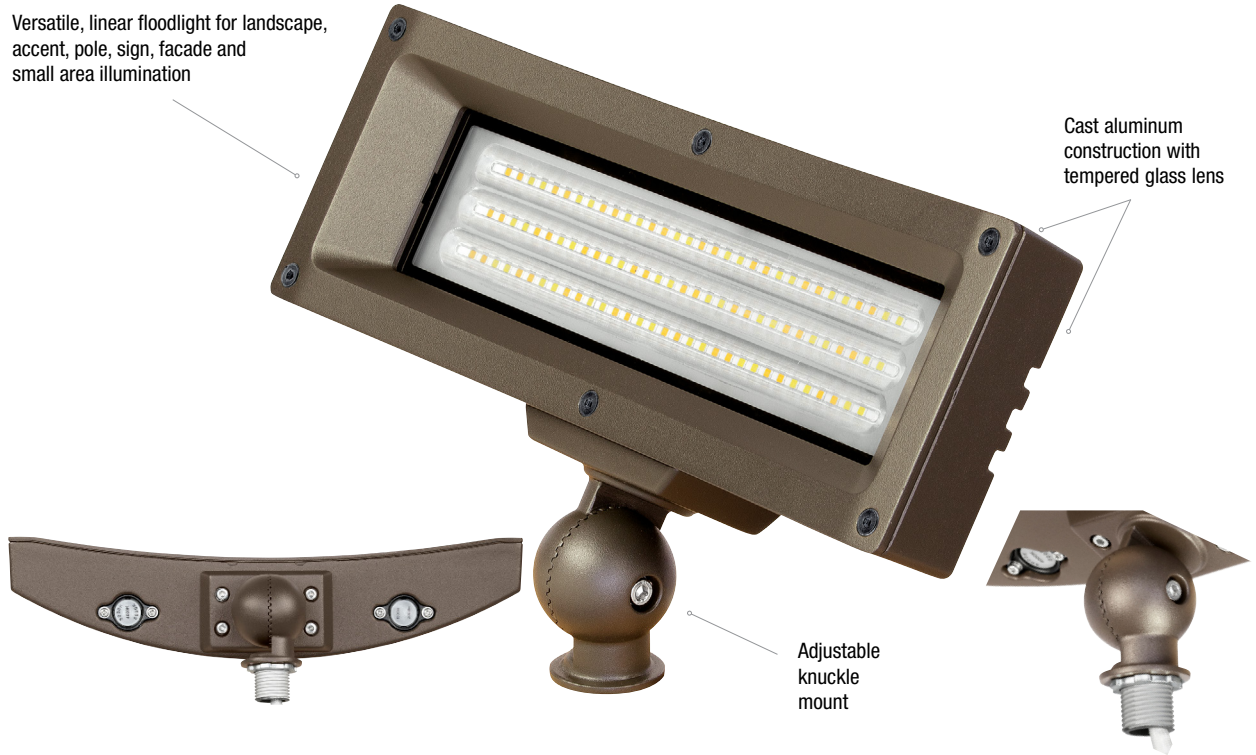

LIGHTSCAPER SERIES

Versatile, linear floodlight for landscape, accent, pole, sign, facade and small area illumination

Hubbell Outdoor Lighting's compact sleek and stylish Lightscaper® floodlight provides energy-efficient small area floodlighting solution featuring two lumen packages and three color temperatures in one product. This versatile LED luminaire is the perfect choice for many floodlighting applications including: accent, landscape, facade or small area illumination.

**Features and Benefits:**

- 8 & 16 Watt - Switchable 1,000 - 2,000 lumens replaces 100w HID or 84w CFL
- 3000K, 4000K, 5000K color temperatures
- Traditional 1/2" x 14 NPS threaded adjustable knuckle mounting
- 120-277V operation
- Die-cast aluminum housing
- Decorative dark bronze textured finish
- 7x6 distribution
- IP66 and certified to UL 1598 for use in wet locations
- Certified up to 40°C ambient per UL 1598

## Performance

**LSP-LSCS 1000 Lumens**  
SET BACK 10'

**LSP-LSCS 2000 Lumens**  
SET BACK 10'

## Dimensions

A	B	C	D	Weight
12.0"	4.0"	7.5"	2.8"	3.3 lbs.
305 mm	102 mm	191 mm	71 mm	1.49 kg