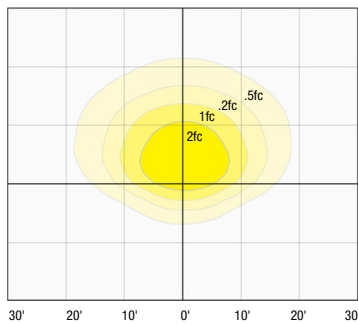

**Performance Data**

Series Number	Equivalency	CCT	CRI	Voltage	Lumens Delivered	Lumens Per Watt	Distribution Type
LSP-LSCS (1000 Lumens)	75W CFL	3000k	70	120V-277V	984	122	7x6
		4000k			1015	128	
		5000k			1025	126	
LSP-LSCS (2000 Lumens)	100W HID	3000k	70	120V-277V	1906	116	7x6
		4000k			2009	125	
		5000k			1991	120	

## Applications

3000K

4000K

5000K

## Performance

**LSP-LSCS 1000 Lumens**  
SET BACK 10'

**LSP-LSCS 2000 Lumens**  
SET BACK 10'

## Dimensions

A	B	C	D	Weight
12.0"	4.0"	7.5"	2.8"	3.3 lbs.
305 mm	102 mm	191 mm	71 mm	1.49 kg